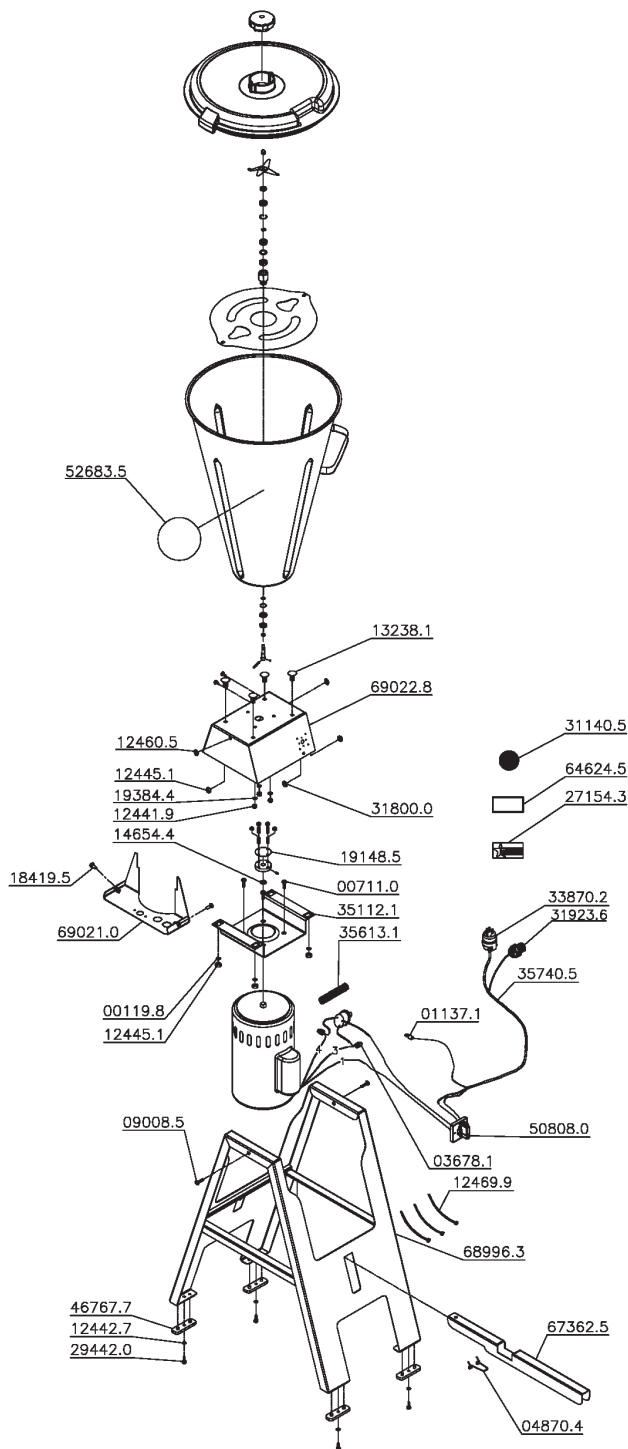

Parts Breakdown

Model **BL-BR-0015** 37969

Parts Breakdown

Model BL-BR-0015 37969

Item No.	Description	Position	Item No.	Description	Position	Item No.	Description	Position
30258	Washer L 5/16 ZB for 37969	00119.8	38222	Nut 10x1.25 for 37969	15816.0	AE682	Rolam.6001 DDU NSK/TK Di.12xDe.28xL.8 for 37969	55370.0
38217	Elastic Pin 6x22 for 37969	00212.7	AE674	PFS M6x16 Din 7985 Stainless for 37969	18419.5	AE684	Distancing Washer for 37969	56769.8
30324	Six Sided Screw UNC 3/8x7/8 RTZB for 37969	00711.0	79041	Deflector for 37969	19148.5	AE685	PCA Sex Low M24x1.5 Stainless Steel for 37969	57018.4
AE670	Term. Eyelet for 37969	01137.1	38341	Washer 1/4x5/8x1.2mm Stainless Steel for 37969	19384.4	AE686	Complete Cutting/Bearing Assembly for 37969	57032.0
27695	Allen Screw M6x8 for 37969	03188.7	27720	Omcan Logo (Machines) for 37969	27154.3	AE687	Central Axle for 37969	57033.8
27696	Nylon Cover CN 4478 for 37969	03678.1	38302	PFS Auto Broc 4.2x13 ZB for 37969	29442.0	AE688	Full Cup for 37969	57038.9
24023	The Spring Rocker for 37969	04870.4	AE676	Ring 28x1.2 Din 472 Fosf. for 37969	29966.9	AE689	Distancer for 37969	57078.8
38220	Distanc. Washer for 37969	05041.5	67038	Grounded Wire Label for 37969	31140.5	AE690	Guide Pin 6x50 Din 7 M6 w/Down for 37969	57107.5
38297	PFS M8x40 Din 933 ZB for 37969	09008.5	67039	Nut M4 Din 985 Stainless Steel for 37969	31800.0	AE694	Backing Ring for 37969	64061.1
AE672	Earring Ring 12x1 Din 471 for 37969	12344.7	27726	Cord Holder PG13.5 LC+P/9 for 37969	31923.6	AE695	MB Less Overhead for 37969	64353.0
16418	Nut N M6 Din 985 Stainless Steel for 37969	12441.9	AE678	American Plug Cert.20A 115V (4A255) for 37969	33870.2	AE696	Cover 15 (FE006-111) for 37969	64358.0
16419	Washer L.A6 4 125 Inox for 37969	12442.7	38288	Motor Support (Grey) for 37969	35112.1	AE698	Danger I / F for 37969	64624.5
16421	Screw Nut M8 934 Inox for 37969	12445.1	38289	Plastic Conduit for 37969	35613.1	AP009	Pedal (Grey) for 37969	67362.5
16423	Washer L.A8.4 Stainless Steel for 37969	12460.5	AE679	CB.3x3.3mm2 SJX2M Certif. for 37969	35740.5	AC966	Stand Grey for 37969	68996.3
30045	Bracer K22-LM(T-80) for 37969	12469.9	38482	Screw M5x10 Din 84 Inox for 37969	40739.9	AE702	CS Closing Cabinet for 37969	69021.0
38086	Screw M8x16 Din 933 Stainless Steel for 37969	13238.1	27845	Blade CS Helice Type MB for 37969	40830.1	AE703	CS Tilting Support (Gray) for 37969	69022.8
67029	Screw M6x10 Din 933 Stainless Steel for 37969	13759.6	AC969	Cup Safety Device for 37969	42563.0	AP010	ORing Ring 30.31x25.07x2.62mm for 37969	69626.7
38274	V'Ring 16 5x10 5x5 5 for 37969	14624.2	AC970	Cup 15 Liters for 37969	44727.7	AP011	Bearing + Rings (Scraper/Seal) + R for 37969	69826.8
38295	Fiber Washer 20x13x0.7 for 37969	14654.4	38300	Rectangular Foot (Mol 483753) for 37969	46767.7	AE686	Complete Cutting/Bearing Assembly for 37969	69833.5
38312	Nut 10x1.25 for 37969	14660.9	AN193	Rotary Disconnect Switch MSW 20 P2 for 37969	50808.0			
38308	Complete Clutch for 37969	15815.1	AE681	Etiq.E / I Cup MB 145mm 15 for 37969	52683.5			