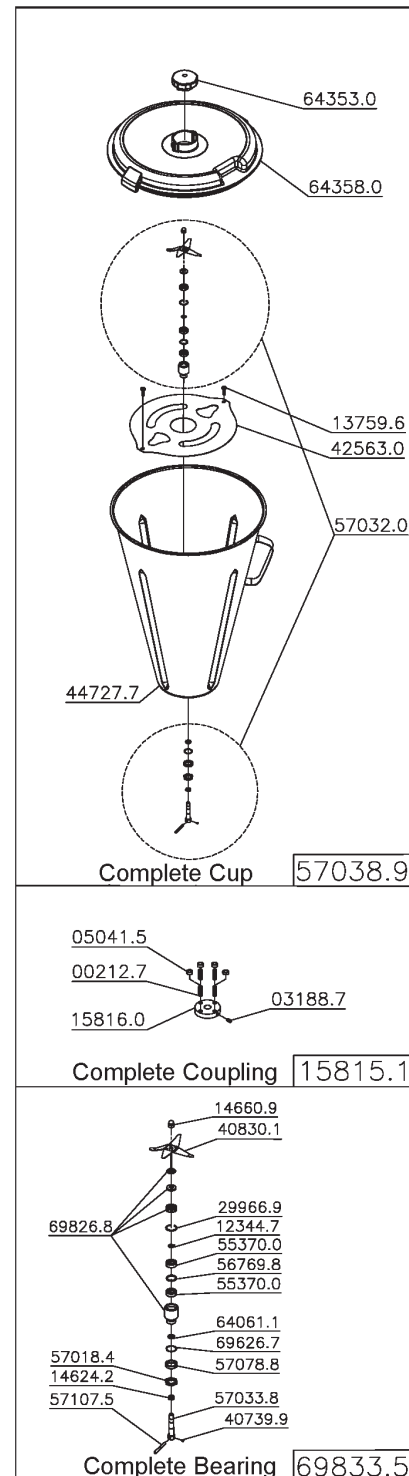

Parts Breakdown

Model **BL-BR-0015** 37969

Parts Breakdown

Model BL-BR-0015 37969

Item No.	Description	Position	Item No.	Description	Position	Item No.	Description	Position
30258	Washer L 5/16 ZB for 37969	00119.8	38222	Nut 10x1.25 for 37969	15816.0	AE682	Rolam.6001 DDU NSK/TK Di.12xDe.28xL.8 for 37969	55370.0
38217	Elastic Pin 6x22 for 37969	00212.7	AE674	PFS M6x16 Din 7985 Stainless for 37969	18419.5	AE684	Distancing Washer for 37969	56769.8
30324	Six Sided Screw UNC 3/8x7/8 RTZB for 37969	00711.0	79041	Deflector for 37969	19148.5	AE685	PCA Sex Low M24x1.5 Stainless Steel for 37969	57018.4
AE670	Term. Eyelet for 37969	01137.1	38341	Washer 1/4x5/8x1.2mm Stainless Steel for 37969	19384.4	AE686	Complete Cutting/Bearing Assembly for 37969	57032.0
27695	Allen Screw M6x8 for 37969	03188.7	27720	Omcan Logo (Machines) for 37969	27154.3	AE687	Central Axle for 37969	57033.8
27696	Nylon Cover CN 4478 for 37969	03678.1	38302	PFS Auto Broc 4.2x13 ZB for 37969	29442.0	AE688	Full Cup for 37969	57038.9
24023	The Spring Rocker for 37969	04870.4	AE676	Ring 28x1.2 Din 472 Fosf. for 37969	29966.9	AE689	Distancer for 37969	57078.8
38220	Distanc. Washer for 37969	05041.5	67038	Grounded Wire Label for 37969	31140.5	AE690	Guide Pin 6x50 Din 7 M6 w/Down for 37969	57107.5
38297	PFS M8x40 Din 933 ZB for 37969	09008.5	67039	Nut M4 Din 985 Stainless Steel for 37969	31800.0	AE694	Backing Ring for 37969	64061.1
AE672	Earring Ring 12x1 Din 471 for 37969	12344.7	27726	Cord Holder PG13.5 LC+P/9 for 37969	31923.6	AE695	MB Less Overhead for 37969	64353.0
16418	Nut N M6 Din 985 Stainless Steel for 37969	12441.9	AE678	American Plug Cert.20A 115V (4A255) for 37969	33870.2	AE696	Cover 15 (FE006-111) for 37969	64358.0
16419	Washer L.A6 4 125 Inox for 37969	12442.7	38288	Motor Support (Grey) for 37969	35112.1	AE698	Danger I / F for 37969	64624.5
16421	Screw Nut M8 934 Inox for 37969	12445.1	38289	Plastic Conduit for 37969	35613.1	AP009	Pedal (Grey) for 37969	67362.5
16423	Washer L.A8.4 Stainless Steel for 37969	12460.5	AE679	CB.3x3.3mm2 SJX2M Certif. for 37969	35740.5	AC966	Stand Grey for 37969	68996.3
30045	Bracer K22-LM(T-80) for 37969	12469.9	38482	Screw M5x10 Din 84 Inox for 37969	40739.9	AE702	CS Closing Cabinet for 37969	69021.0
38086	Screw M8x16 Din 933 Stainless Steel for 37969	13238.1	27845	Blade CS Helice Type MB for 37969	40830.1	AE703	CS Tilting Support (Gray) for 37969	69022.8
67029	Screw M6x10 Din 933 Stainless Steel for 37969	13759.6	AC969	Cup Safety Device for 37969	42563.0	AP010	ORing Ring 30.31x25.07x2.62mm for 37969	69626.7
38274	V'Ring 16 5x10 5x5 5 for 37969	14624.2	AC970	Cup 15 Liters for 37969	44727.7	AP011	Bearing + Rings (Scraper/Seal) + R for 37969	69826.8
38295	Fiber Washer 20x13x0.7 for 37969	14654.4	38300	Rectangular Foot (Mol 483753) for 37969	46767.7	AE686	Complete Cutting/Bearing Assembly for 37969	69833.5
38312	Nut 10x1.25 for 37969	14660.9	AN193	Rotary Disconnect Switch MSW 20 P2 for 37969	50808.0			
38308	Complete Clutch for 37969	15815.1	AE681	Etiq.E / I Cup MB 145mm 15 for 37969	52683.5			